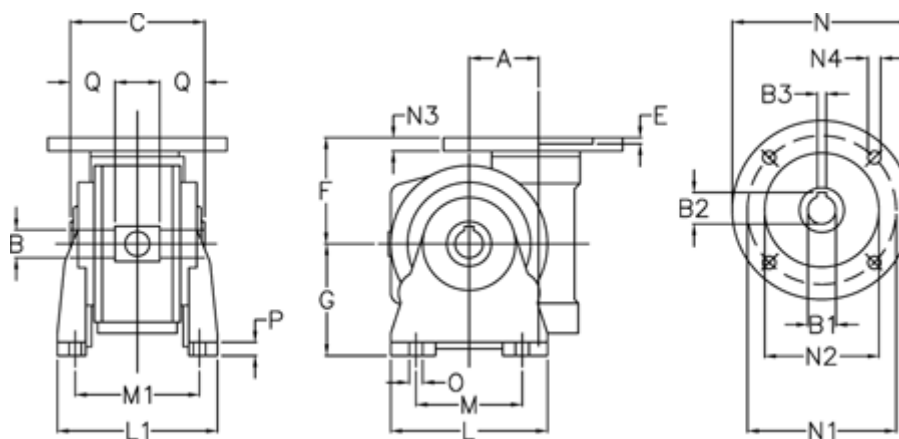

Article number: 3918049024323

Description: Worm gear with st. steel hollow shaft  
VF 49 EP-V-24- 63B14

## Measures

a	= 49.5	g	= 82	N3	= 7.0
B	= 25	L	= 110	N4	= 6.0
B1 E7	= 11	L1	= 124.0	O	= 8.5
B2	= 12.8	m	= 63	P	= 12
B3 H9	= 4	M1	= 98.5	Q	= 22.5
C	= 82	N	= 90		
E	= 3.0	N1	= 75		
F	= 70	N2	= 60		